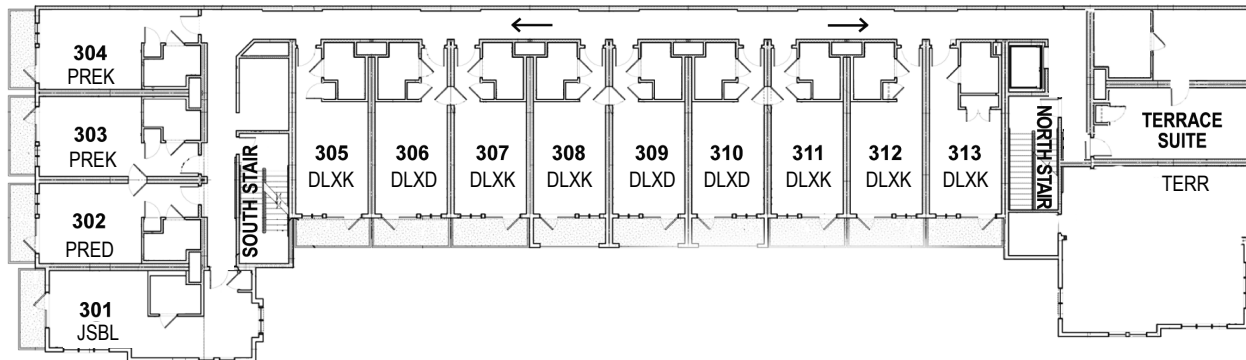

HARBORFRONT

INN AT GREENPORT

Floor Plan

PECONIC BAY

FRONT STREET

Room Types	
STD = Standard	PREK = Premier King
STDH = Standard Handicapped	JSPS = Junior Suite Poolside
SUP = Superior	JSVV = Junior Suite Village View
DLXD = Deluxe Double	JSBL = Junior Suite Balcony
DLXK = Deluxe King	TERR = Terrace Suite
PRED = Premier Double	