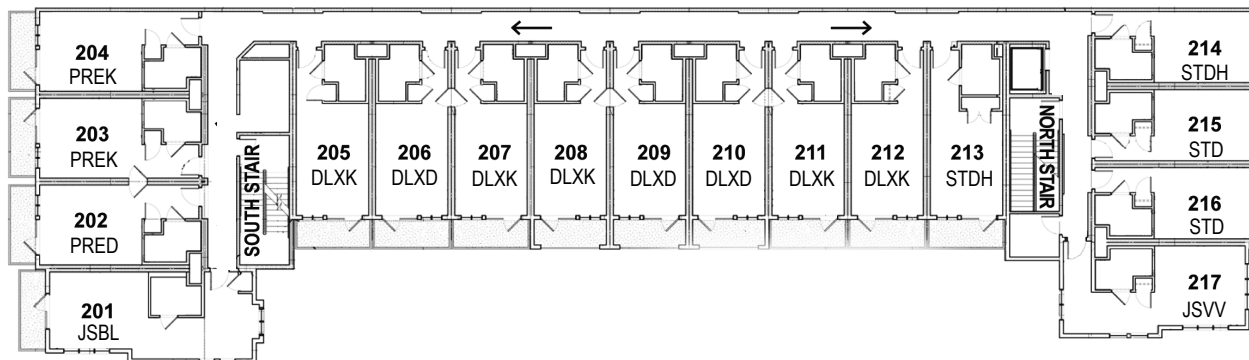

HARBORFRONT

INN AT GREENPORT

Floor Plan

PECONIC BAY

FRONT STREET

Room Types	
STD = Standard	PREK = Premier King
STDH = Standard Handicapped	JSPS = Junior Suite Poolside
SUP = Superior	JSVV = Junior Suite Village View
DLXD = Deluxe Double	JSBL = Junior Suite Balcony
DLXK = Deluxe King	TERR = Terrace Suite
PRED = Premier Double	