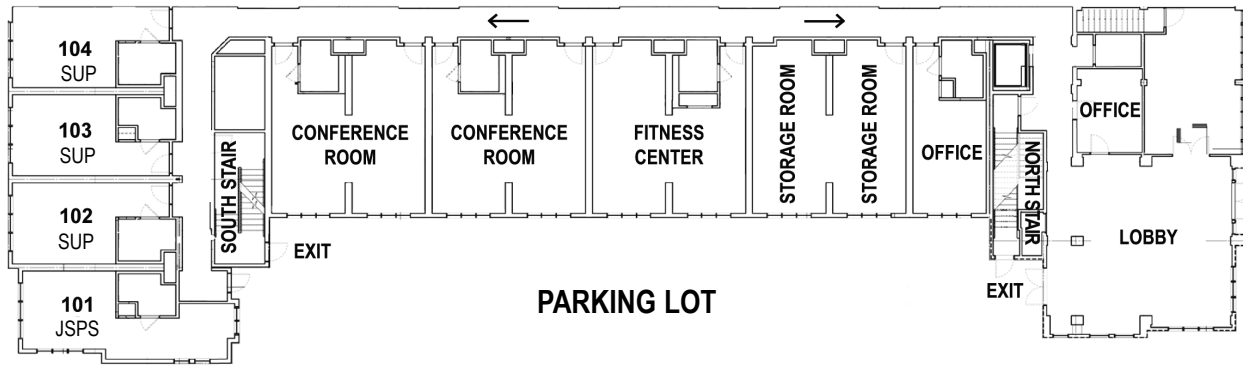

HARBORFRONT

INN AT GREENPORT

Floor Plan

PECONIC BAY

FRONT STREET

Room Types	
STD = Standard	PREK = Premier King
STDH = Standard Handicapped	JSPS = Junior Suite Poolside
SUP = Superior	JSVV = Junior Suite Village View
DLXD = Deluxe Double	JSBL = Junior Suite Balcony
DLXK = Deluxe King	TERR = Terrace Suite
PRED = Premier Double	